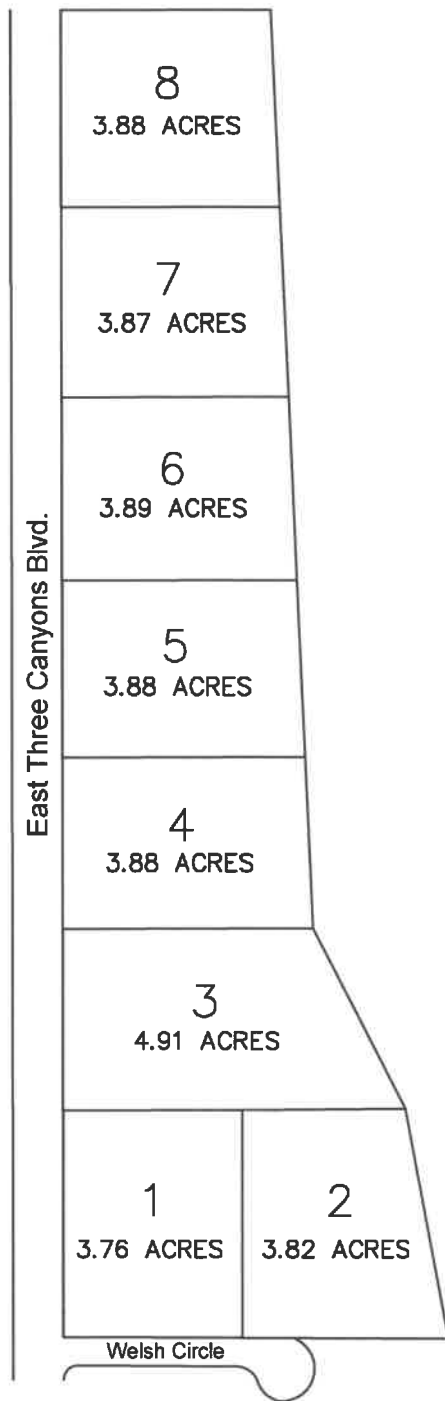

WILD HORSE CUSTOM HOMES

Plan	Bedrooms	Baths	Sq. Feet*	Base Price
2195	3 - 4	2	2195	\$394,990
2335	3	2	2335	\$419,990
2501	3	2	2501	\$429,990
2782	4	2 1/2	2782	\$469,990

House Only. All houses include 3 car garage.
Any of the above homes can be built on your land. Ask our sales staff for details.
*Square footage approximate.

04/10/2023

Wildhorse